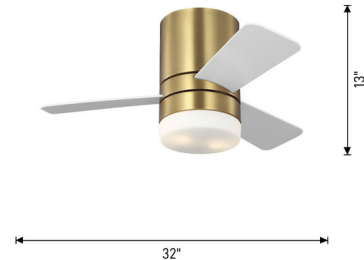

CLICK TO VIEW PRODUCT

Notes: