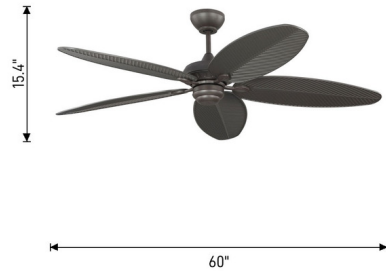

Lightology

lightology.com
866-954-4489
04-23-26

Project: _____

Company: _____

Location: _____ Fixture Type: _____

SPEC #: **SGL1430211**

Approved On: _____ Approved By: _____

Cruise Outdoor Ceiling Fan By Generation Lighting

Description

The new larger Cruise Outdoor Ceiling Fan by Generation Lighting will lend a tropical feel to any space indoor and outdoor thanks to its wet rating. Featuring stunning palm-leaf-shaped blades, the fan has an optional light kit. The Cruise, available in several finishes, will lend a sophisticated touch to any decor style. Includes 6 inch threaded downrod.

Shown in matte black / matte black

Specifications

| | |
|-------------------|---------------|
| BLADE COLOR | Matte Black |
| BODY FINISH | Matte Black |
| WATTAGE | N/A |
| DIMMER | Included |
| DIMENSIONS | 60"W x 15.4"H |
| BULB | N/A |
| COUNTRY OF ORIGIN | China |