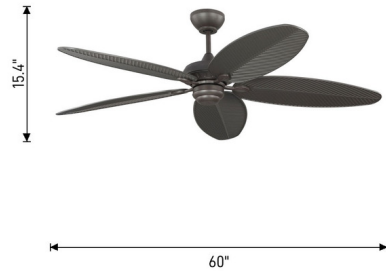

Lightology

lightology.com
866-954-4489
04-23-26

Project: _____

Company: _____

Location: _____ Fixture Type: _____

SPEC #: **SGL1430211**

Approved On: _____ Approved By: _____

Cruise Outdoor Ceiling Fan By Generation Lighting

Description

The new larger Cruise Outdoor Ceiling Fan by Generation Lighting will lend a tropical feel to any space indoor and outdoor thanks to its wet rating. Featuring stunning palm-leaf-shaped blades, the fan has an optional light kit. The Cruise, available in several finishes, will lend a sophisticated touch to any decor style. Includes 6 inch threaded downrod.

Shown in matte black / matte black

Specifications

BLADE COLOR	Matte Black
BODY FINISH	Matte Black
WATTAGE	N/A
DIMMER	Included
DIMENSIONS	60"W x 15.4"H
BULB	N/A
COUNTRY OF ORIGIN	China

CLICK TO VIEW PRODUCT