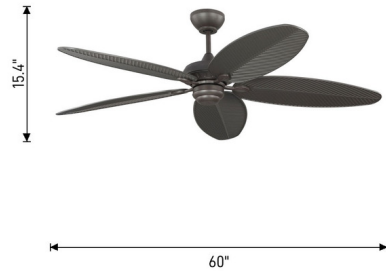

## Cruise Outdoor Ceiling Fan By Generation Lighting

### Description

The new larger Cruise Outdoor Ceiling Fan by Generation Lighting will lend a tropical feel to any space indoor and outdoor thanks to its wet rating. Featuring stunning palm-leaf-shaped blades, the fan has an optional light kit. The Cruise, available in several finishes, will lend a sophisticated touch to any decor style. Includes 6 inch threaded downrod.

### Specifications

BLADE COLOR	Matte Black
BODY FINISH	Matte Black
WATTAGE	N/A
DIMMER	Included
DIMENSIONS	60"W x 15.4"H
BULB	N/A
COUNTRY OF ORIGIN	China

CLICK TO VIEW PRODUCT

Notes: