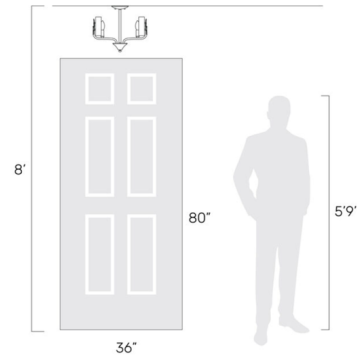

Shown in white gold / clear hammered glass

16" L x 16" W x 13.625" H | Semi-Flush Mount

Specifications

COLOR	Clear Hammered Glass
BODY FINISH	White Gold
WATTAGE	36W
DIMMER	Standard 120V
DIMENSIONS	16"W x 13.625"H
BULB NOT INCLUDED	4 x B10/Candelabra (E12)/9W/120V LED
COUNTRY OF ORIGIN	China