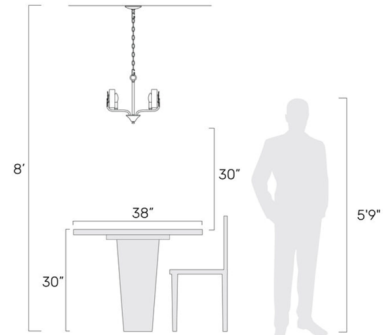

Specifications

COLOR Clear Hammered Glass
BODY FINISH White Gold
WATTAGE 36W
DIMMER Standard 120V
DIMENSIONS 16"W x 14.875"H
BULB NOT INCLUDED 4 x B10/Candelabra (E12)/9W/120V LED
COUNTRY OF ORIGIN China

Technical Information

PRODUCT DIMENSIONS Chain Length: 72"

Shown in white gold / clear hammered glass

16"L x 16"W x 13.625"H | 4-Light Pendant

CLICK TO VIEW PRODUCT

Notes: