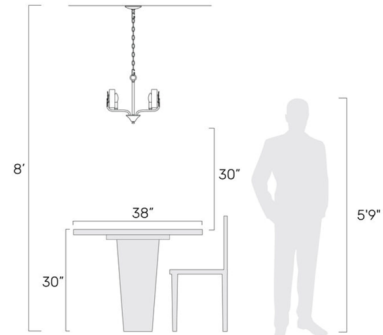

Shown in white gold / clear hammered glass

16"L x 16"W x 13.625"H | 4-Light Pendant

Specifications

COLOR Clear Hammered Glass
BODY FINISH White Gold
WATTAGE 36W
DIMMER Standard 120V
DIMENSIONS 16"W x 14.875"H
BULB NOT INCLUDED 4 x B10/Candelabra (E12)/9W/120V LED
COUNTRY OF ORIGIN China

Technical Information

PRODUCT DIMENSIONS Chain Length: 72"

CLICK TO VIEW PRODUCT

Notes: