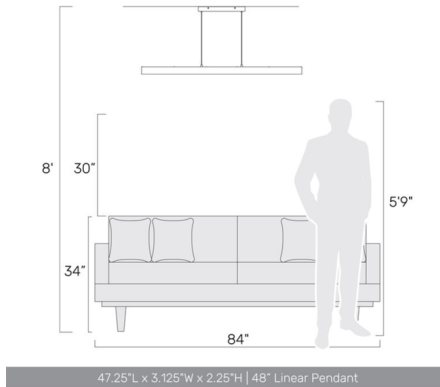

Shown in black / driftwood