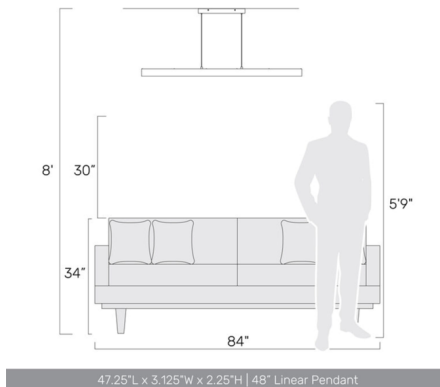

Shown in black / driftwood

CLICK TO VIEW PRODUCT

Notes: