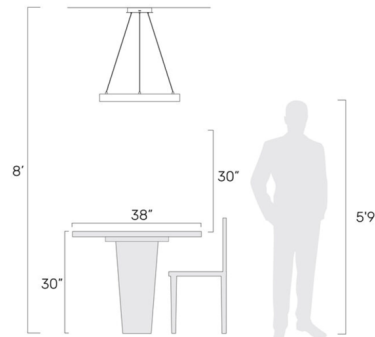

CLICK TO VIEW PRODUCT

Notes: