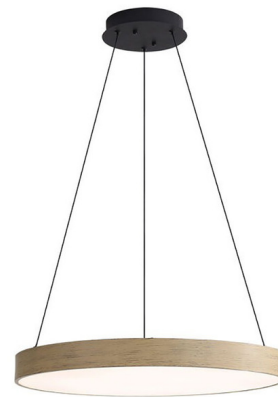

Lightology

lightology.com
866-954-4489
04-25-26

Project: _____

Company: _____

Location: _____ Fixture Type: _____

SPEC #: **GLD1430319**

Approved On: _____ Approved By: _____

Anello Color-Select Pendant

By Golden Lighting

Description

Discover the perfect blend of modern design and natural warmth with the sleek Anello Color-Select Pendant. Featuring a thin profile, this fixture showcases a radiant central light surrounded by a beautiful wood-tone outer edge, available in rich ash and walnut finishes. Equipped with 5-CCT (Correlated Color Temperature) settings, you can easily customize the lighting from warm and cozy to bright and energizing tailoring the ambiance to suit any room or mood. Its minimalist design and versatile size make it an ideal choice for offices, hallways, kitchen islands, bedrooms, or living rooms. Features color-select technology which allows user to select between 3000K, 4000K and 6000K color temperature options.

Specifications

COLOR . . . . . Driftwood
BODY FINISH . . . . . Black
WATTAGE 45W
DIMMER . . . . . Standard 120V
DIMENSIONS . . . . . 23.625"W x 2.125"H
INTEGRATED LED MODULE . . . . . 1 x LED/45W/120V LED
COUNTRY OF ORIGIN . . . . . China

Technical Information

BEAM ANGLE . . . . . 3300°
COLOR RENDERING . . . . . 90 CRI
LAMP COLOR . . . . . CCT Select

Shown in black / driftwood