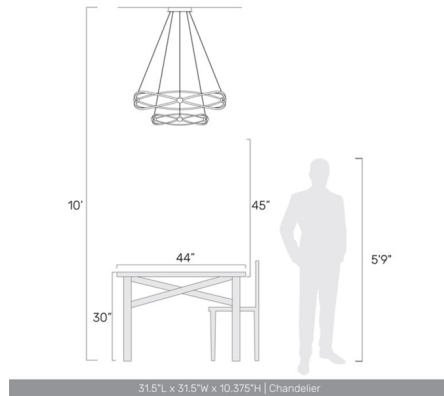

Shown in gold

CLICK TO VIEW PRODUCT

Notes: