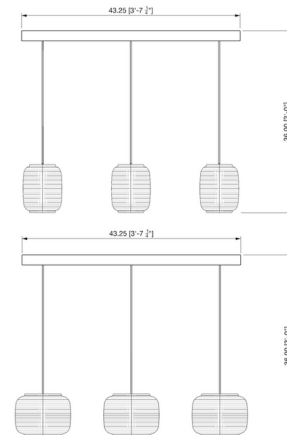

Specifications

COLOR	Natural
BODY FINISH	Black
WATTAGE	45W
DIMMER	Standard 120V
DIMENSIONS	43.25"L x 7.5"W x 9.4"H
BULB NOT INCLUDED	3 x A19/Medium (E26)/15W/120V LED
COUNTRY OF ORIGIN	United States

Shown in black / natural