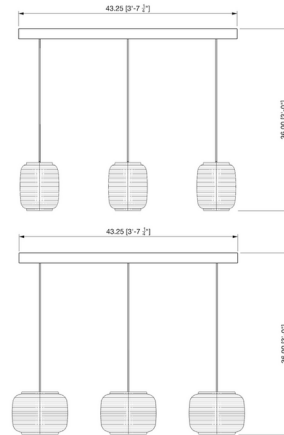

Specifications

COLOR	Natural
BODY FINISH	Black
WATTAGE	45W
DIMMER	Standard 120V
DIMENSIONS	43.25"L x 7.5"W x 9.4"H
BULB NOT INCLUDED	3 x A19/Medium (E26)/15W/120V LED
COUNTRY OF ORIGIN	United States

Shown in black / natural