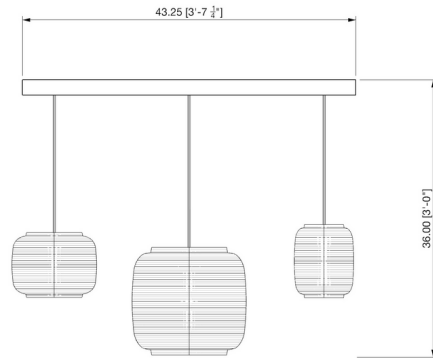

Description

The Ausi Mixed Scraplights Linear Pendant is handmade from re-purposed cardboard boxes and features a non-toxic fire retardant treatment. Size will vary slightly due to the handmade nature of the pendant. Perfect for a dining room or kitchen. Includes these Shades: 7.5 inch, 11 inch, and 15.4 inch

Shown in white / blonde

Specifications

COLOR	Blonde
BODY FINISH	White
WATTAGE	45W
DIMMER	Standard 120V
DIMENSIONS	43.25"L x 15.4"W x 14.2"H
BULB NOT INCLUDED	3 x A19/Medium (E26)/15W/120V LED
COUNTRY OF ORIGIN	United States