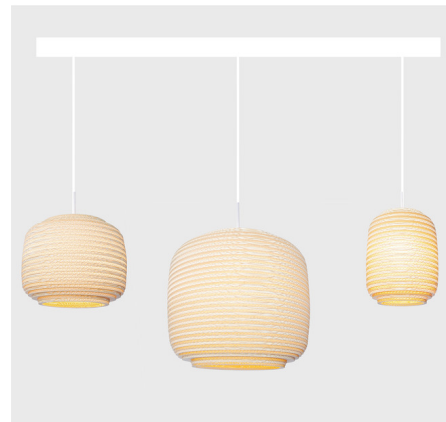

Description

The Ausi Mixed Scraplights Linear Pendant is handmade from re-purposed cardboard boxes and features a non-toxic fire retardant treatment. Size will vary slightly due to the handmade nature of the pendant. Perfect for a dining room or kitchen. Includes these Shades: 7.5 inch, 11 inch, and 15.4 inch

Shown in white / blonde

Specifications

COLOR	Blonde
BODY FINISH	White
WATTAGE	45W
DIMMER	Standard 120V
DIMENSIONS	43.25"L x 15.4"W x 14.2"H
BULB NOT INCLUDED	3 x A19/Medium (E26)/15W/120V LED
COUNTRY OF ORIGIN	United States