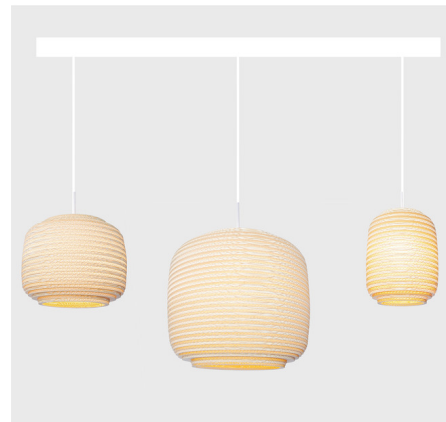

Lightology

lightology.com
866-954-4489
07-07-26

Project: _____

Company: _____

Location: _____ Fixture Type: _____

SPEC #: **GRY1430343**

Approved On: _____ Approved By: _____

Ausi Mixed Linear Scraplight Pendant By Graypants

Description

The Ausi Mixed Scraplights Linear Pendant is handmade from re-purposed cardboard boxes and features a non-toxic fire retardant treatment. Size will vary slightly due to the handmade nature of the pendant. Perfect for a dining room or kitchen. Includes these Shades: 7.5 inch, 11 inch, and 15.4 inch

Shown in white / blonde

Specifications

COLOR	Blonde
BODY FINISH	White
WATTAGE	45W
DIMMER	Standard 120V
DIMENSIONS	43.25"L x 15.4"W x 14.2"H
BULB NOT INCLUDED	3 x A19/Medium (E26)/15W/120V LED
COUNTRY OF ORIGIN	United States