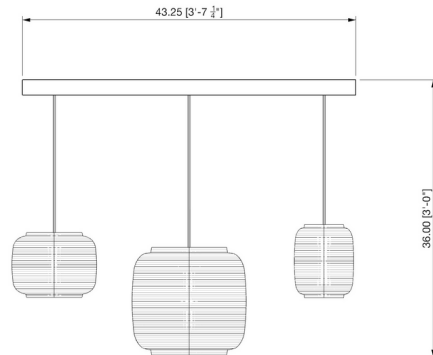

Description

The Ausi Mixed Scraplights Linear Pendant is handmade from re-purposed cardboard boxes and features a non-toxic fire retardant treatment. Size will vary slightly due to the handmade nature of the pendant. Perfect for a dining room or kitchen. Includes these Shades: 7.5 inch, 11 inch, and 15.4 inch

Shown in white / blonde

Specifications

COLOR	Blonde
BODY FINISH	White
WATTAGE	45W
DIMMER	Standard 120V
DIMENSIONS	43.25"L x 15.4"W x 14.2"H
BULB NOT INCLUDED	3 x A19/Medium (E26)/15W/120V LED
COUNTRY OF ORIGIN	United States