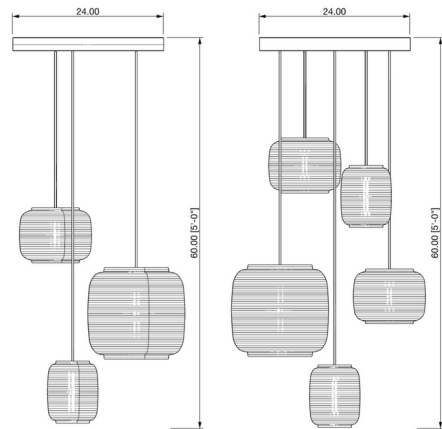

### Description

The Ausi Mixed Cluster Circular Scraplight Pendant is handmade from re-purposed cardboard boxes and features a non-toxic fire retardant treatment. Size will vary slightly due to the handmade nature of the pendant. Perfect for a dining room or kitchen. Includes these Shades:  
3-Light: 7.5 inch, 11 inch, and 15.4 inch  
5-Light: 2x7.5 inch, 2x11 inch, and 15.4 inch

### Specifications

COLOR	Natural
BODY FINISH	Black
WATTAGE	45W
DIMMER	Standard 120V
DIMENSIONS	24"W x 59.05"H
BULB NOT INCLUDED	3 x A19/Medium (E26)/15W/120V LED
COUNTRY OF ORIGIN	United States

Shown in black / natural