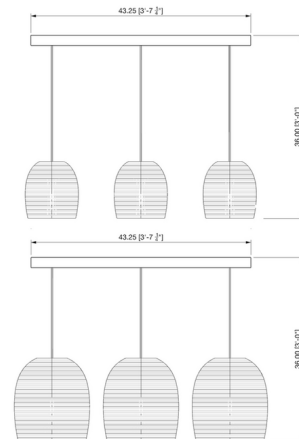

## Bell Linear Scraplight Pendant By Graypants

### Description

The Bell Linear Scraplight Pendant is handmade from re-purposed cardboard boxes and features a non-toxic fire retardant treatment. Size will vary slightly due to the handmade nature of the pendant. Perfect for a dining room or kitchen.

### Specifications

COLOR	Blonde
BODY FINISH	White
WATTAGE	45W
DIMMER	Standard 120V
DIMENSIONS	43.25"L x 15"W x 15.7"H
BULB NOT INCLUDED	3 x A19/Medium (E26)/15W/120V LED
COUNTRY OF ORIGIN	United States