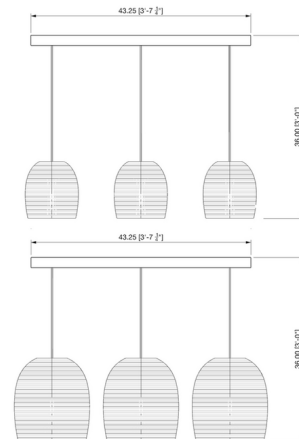

## Bell Linear Scraplight Pendant By Graypants

### Description

The Bell Linear Scraplight Pendant is handmade from re-purposed cardboard boxes and features a non-toxic fire retardant treatment. Size will vary slightly due to the handmade nature of the pendant. Perfect for a dining room or kitchen.

### Specifications

|                   |                                   |
|-------------------|-----------------------------------|
| COLOR             | Blonde                            |
| BODY FINISH       | White                             |
| WATTAGE           | 45W                               |
| DIMMER            | Standard 120V                     |
| DIMENSIONS        | 43.25"L x 15"W x 15.7"H           |
| BULB NOT INCLUDED | 3 x A19/Medium (E26)/15W/120V LED |
| COUNTRY OF ORIGIN | United States                     |