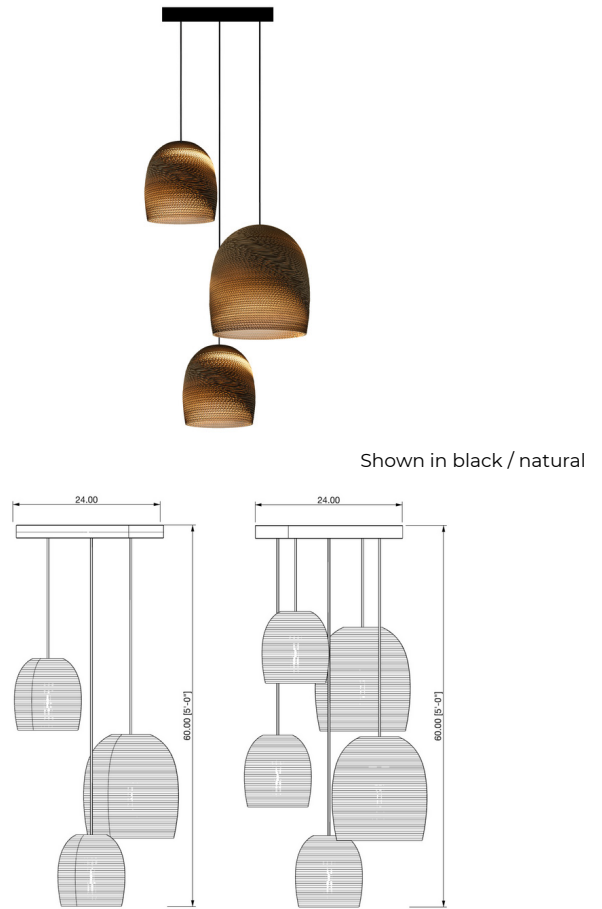

Lightology

lightology.com
866-954-4489
05-20-26

Project: _____
Company: _____
Location: _____ Fixture Type: _____
SPEC #: **GRY1430356**
Approved On: _____ Approved By: _____

Bell Mixed Cluster Circular Scraplight Pendant By Graypants

Description

The Bell Mixed Cluster Circular Scraplight Pendant is handmade from re-purposed cardboard boxes and features a non-toxic fire retardant treatment. Size will vary slightly due to the handmade nature of the pendant. Perfect for a dining room or kitchen. Includes these Shades: 3-Light: 2x10.6 inch, 15 inch 5-Light: 3x10.6 inch, 2x15 inch

Specifications

COLOR	Natural
BODY FINISH	Black
WATTAGE	45W
DIMMER	Standard 120V
DIMENSIONS	24"W x 59.05"H
BULB NOT INCLUDED	3 x A19/Medium (E26)/15W/120V LED
COUNTRY OF ORIGIN	United States

CLICK TO VIEW PRODUCT