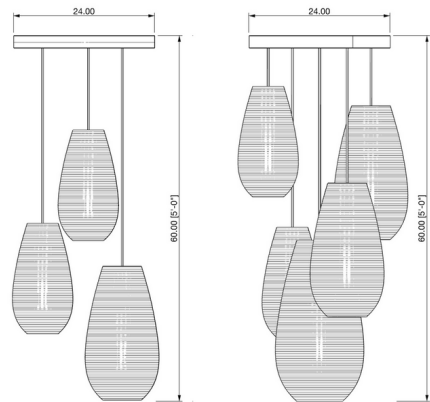

Description

The Drop Cluster Circular Scraplight Pendant is handmade from re-purposed cardboard boxes and features a non-toxic fire retardant treatment. Size will vary slightly due to the handmade nature of the pendant. Perfect for a dining room or kitchen. Includes these Shades: 3-Light: 9.8 inch, 2x12 inch 5-Light: 2x9.8 inch, 2x12, 14.2 inch

Specifications

COLOR	Natural
BODY FINISH	Black
WATTAGE	75W
DIMMER	Standard 120V
DIMENSIONS	24"W x 59.05"H
BULB NOT INCLUDED	5 x A19/Medium (E26)/15W/120V LED
COUNTRY OF ORIGIN	United States

Shown in black / natural