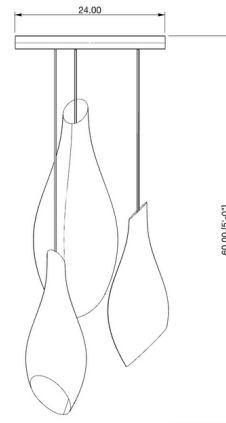

Description

The Nest Mixed Cluster Circular Scraplight Pendant is handmade from re-purposed cardboard boxes and features a non-toxic fire retardant treatment. The asymmetrical shades create dynamic interest. Size will vary slightly due to the handmade nature of the pendant. Perfect for a dining room or kitchen. Includes these Nest Pendant Sizes (height): 2x24.4, 33.5

Specifications

COLOR	Natural
BODY FINISH	Black
WATTAGE	45W
DIMMER	Standard 120V
DIMENSIONS	24"W x 33.5"H
BULB NOT INCLUDED	3 x A19/Medium (E26)/15W/120V LED
COUNTRY OF ORIGIN	United States

Shown in black / natural