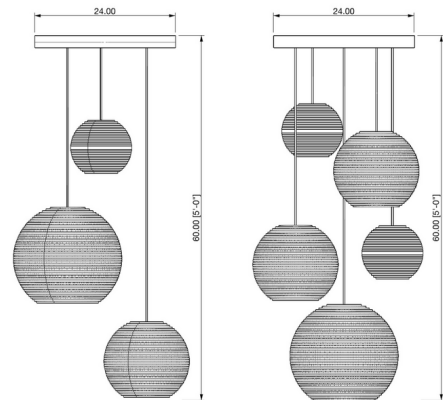

## Moon Mixed Cluster Circular Scraplight Pendant

By Graypants

### Description

The Moon Mixed Cluster Circular Scraplight Pendant is handmade from re-purposed cardboard boxes and features a non-toxic fire retardant treatment. Size will vary slightly due to the handmade nature of the pendant. Perfect for a dining room or kitchen. Includes these Shades: 3-Light: 10.2 inch, 14.2 inch, 17.7 inch 5-Light: 2x10.2 inch, 2x14.2 inch, 17.7 inch

### Specifications

COLOR	Blonde
BODY FINISH	White
WATTAGE	45W
DIMMER	Standard 120V
DIMENSIONS	24"W x 15.7"H
BULB NOT INCLUDED	3 x A19/Medium (E26)/15W/120V LED
COUNTRY OF ORIGIN	United States

CLICK TO VIEW PRODUCT