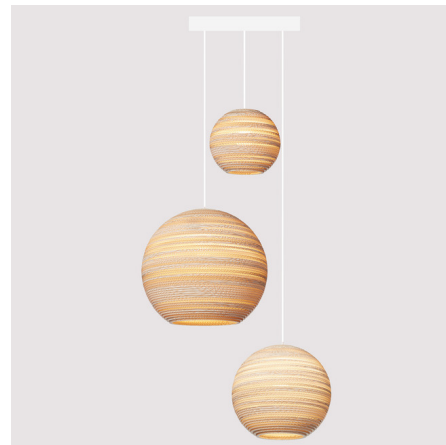

## Moon Mixed Cluster Circular Scraplight Pendant

By Graypants

### Description

The Moon Mixed Cluster Circular Scraplight Pendant is handmade from re-purposed cardboard boxes and features a non-toxic fire retardant treatment. Size will vary slightly due to the handmade nature of the pendant. Perfect for a dining room or kitchen. Includes these Shades: 3-Light: 10.2 inch, 14.2 inch, 17.7 inch 5-Light: 2x10.2 inch, 2x14.2 inch, 17.7 inch

Shown in white / blonde

### Specifications

COLOR	Blonde
BODY FINISH	White
WATTAGE	45W
DIMMER	Standard 120V
DIMENSIONS	24"W x 15.7"H
BULB NOT INCLUDED	3 x A19/Medium (E26)/15W/120V LED
COUNTRY OF ORIGIN	United States

CLICK TO VIEW PRODUCT