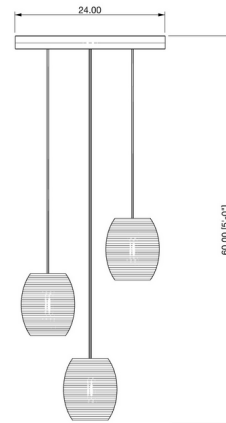

Lightology

lightology.com
866-954-4489
05-23-26

Project: _____

Company: _____

Location: _____ Fixture Type: _____

SPEC #: **GRY1430400**

Approved On: _____ Approved By: _____

Oliv Cluster Circular Scraplight Pendant By Graypants

Description

The Oliv Cluster Circular Scraplight Pendant is handmade from re-purposed cardboard boxes and features a non-toxic fire retardant treatment. Size will vary slightly due to the handmade nature of the pendant. Perfect for a dining room or kitchen.

Shown in white / blonde

Specifications

COLOR	Blonde
BODY FINISH	White
WATTAGE	45W
DIMMER	Standard 120V
DIMENSIONS	24"W x 8.7"H
BULB NOT INCLUDED	3 x A19/Medium (E26)/15W/120V LED
COUNTRY OF ORIGIN	United States