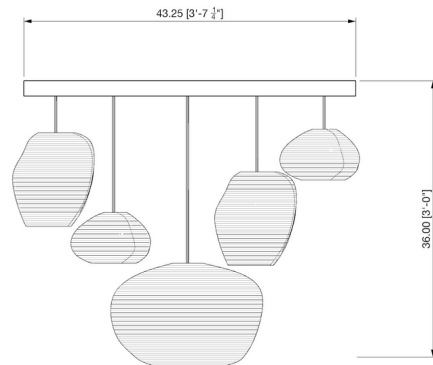

Shown in black / natural

CLICK TO VIEW PRODUCT

Notes: