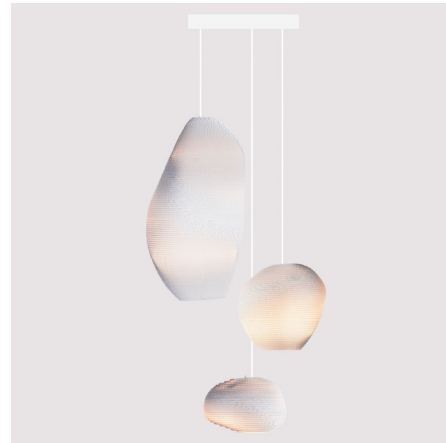

Lightology

lightology.com
866-954-4489
05-22-26

Project: _____

Company: _____

Location: _____ Fixture Type: _____

SPEC #: **GRY1430408**

Approved On: _____ Approved By: _____

Pebble Mixed Cluster Circular Scraplight Pendant By Graypants

Description

The Pebble Mixed Cluster Circular Scraplight Pendant is handmade from re-purposed cardboard boxes and features a non-toxic fire retardant treatment. Size will vary slightly due to the handmade nature of the pendant. Perfect for a dining room or kitchen. Includes these Shades: 3-Light: Alki GP-2007-N-2-UL Allyn GP-2008-N-2-UL Denny GP-2009-N-2-UL 5-Light: Alki GP-2007-N-2-UL Allyn GP-2008-N-2-UL x2 Denny GP-2009-N-2-UL Madison GP-2006-N-2-UL

Shown in white / white

Specifications

COLOR	White
BODY FINISH	White
WATTAGE	45W
DIMMER	Standard 120V
DIMENSIONS	24"W x 13.4"H
BULB NOT INCLUDED	3 x A19/Medium (E26)/15W/120V LED
COUNTRY OF ORIGIN	United States