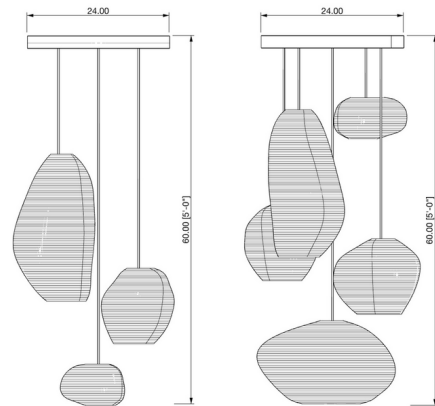

Lightology

lightology.com
866-954-4489
05-22-26

Project: _____

Company: _____

Location: _____ Fixture Type: _____

SPEC #: **GRY1430408**

Approved On: _____ Approved By: _____

Pebble Mixed Cluster Circular Scraplight Pendant By Graypants

Description

The Pebble Mixed Cluster Circular Scraplight Pendant is handmade from re-purposed cardboard boxes and features a non-toxic fire retardant treatment. Size will vary slightly due to the handmade nature of the pendant. Perfect for a dining room or kitchen. Includes these Shades: 3-Light: Alki GP-2007-N-2-UL Allyn GP-2008-N-2-UL Denny GP-2009-N-2-UL 5-Light: Alki GP-2007-N-2-UL Allyn GP-2008-N-2-UL x2 Denny GP-2009-N-2-UL Madison GP-2006-N-2-UL

Shown in white / white

Specifications

COLOR	White
BODY FINISH	White
WATTAGE	45W
DIMMER	Standard 120V
DIMENSIONS	24"W x 13.4"H
BULB NOT INCLUDED	3 x A19/Medium (E26)/15W/120V LED
COUNTRY OF ORIGIN	United States