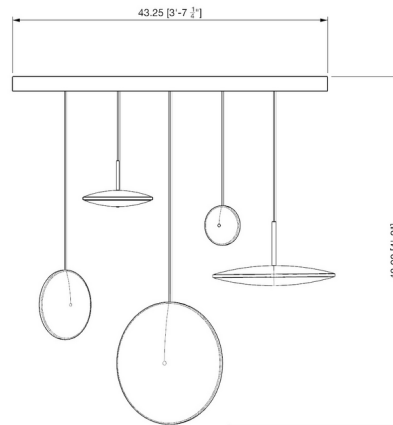

Description

Inspired by the phosphorescent found around stars, Chrona Dish Mixed Linear Pendant creates a stunning constellation-like glow. Thin, yet robust, the disc are crafted of spun brass and diffused acrylic. Includes these Shades: Horizontal 10 inch GP-282-UL Horizontal 17 inch GP-283-UL Vertical 6 inch GP-284-UL Vertical 10 inch GP-285-UL Vertical 17 inch GP-286-UL

Specifications

COLOR	Brass
BODY FINISH	Black
WATTAGE	35W
DIMMER	0-10V
DIMENSIONS	43.25"L x 17"W x 17"H
INTEGRATED LED MODULE	5 x LED/7W/120-277V LED
COUNTRY OF ORIGIN	United States

Technical Information

LAMP COLOR	2700K
LUMENS/WATT	250.00
LUMINOUS FLUX	1750 lumens

Shown in black / brass

CLICK TO VIEW PRODUCT

Notes: