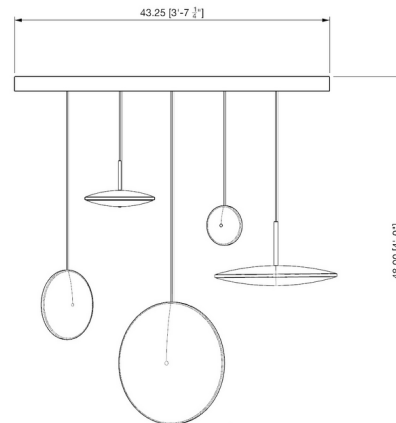

### Description

Inspired by the phosphorescent found around stars, Chrona Dish Mixed Linear Pendant creates a stunning constellation-like glow. Thin, yet robust, the disc are crafted of spun brass and diffused acrylic. Includes these Shades: Horizontal 10 inch GP-282-UL Horizontal 17 inch GP-283-UL Vertical 6 inch GP-284-UL Vertical 10 inch GP-285-UL Vertical 17 inch GP-286-UL

### Specifications

COLOR	Brass
BODY FINISH	Black
WATTAGE	35W
DIMMER	0-10V
DIMENSIONS	43.25"L x 17"W x 17"H
INTEGRATED LED MODULE	5 x LED/7W/120-277V LED
COUNTRY OF ORIGIN	United States

### Technical Information

LAMP COLOR	2700K
LUMENS/WATT	250.00
LUMINOUS FLUX	1750 lumens

Shown in black / brass

CLICK TO VIEW PRODUCT

Notes: