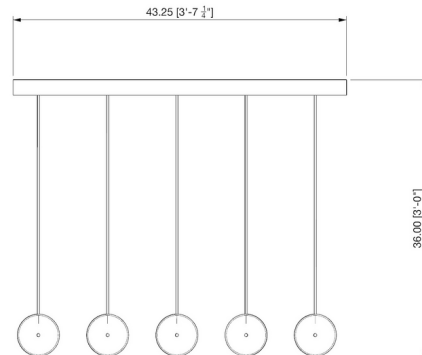

Shown in black / brass

CLICK TO VIEW PRODUCT

Notes: