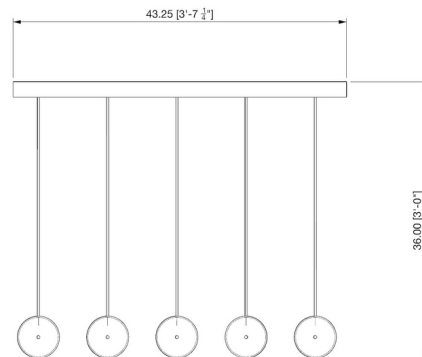

Shown in black / brass

CLICK TO VIEW PRODUCT

Notes: