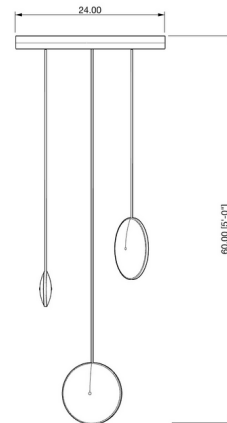

Description

Inspired by the phosphorescent found around stars, Chrona Cluster 3-Light Circular Dish Pendant creates a stunning constellation-like glow. Thin, yet robust, the disc are crafted of spun brass and diffused acrylic. Includes these Vertical Shades: 6 inch GP-284-UL 10 inch GP-285-UL x2

Specifications

COLOR Brass
BODY FINISH Black
WATTAGE 21W
DIMMER 0-10V
DIMENSIONS 24"W x 10"H
INTEGRATED LED MODULE 3 x LED/7W/120-277V LED
COUNTRY OF ORIGIN United States

Technical Information

LAMP COLOR 2700K
LUMENS/WATT 85.71
LUMINOUS FLUX 600 lumens

Shown in black / brass

CLICK TO VIEW PRODUCT

Notes: