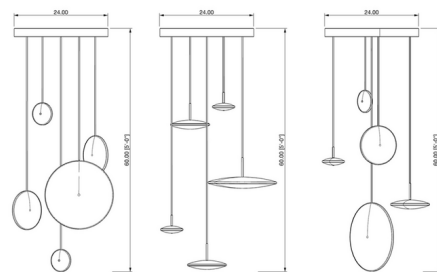

CLICK TO VIEW PRODUCT

Notes: