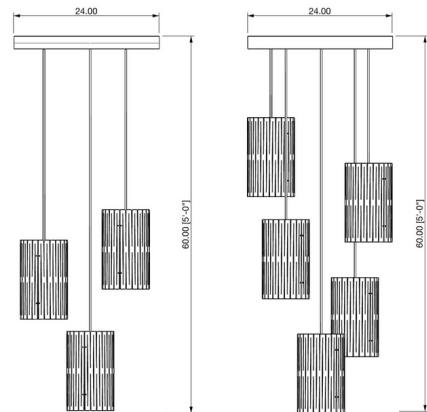

Description

Bring nature inside with the Kerflight Wood Cluster Circular Pendant. Elegant shades are crafted from high quality plywood and cut into a unique pattern that allows for an intriguing play of light and shadow.

Specifications

COLOR	Blackened Ash
BODY FINISH	Black
WATTAGE	75W
DIMMER	Standard 120V
DIMENSIONS	24"W x 13"H
BULB NOT INCLUDED	5 x A19/Medium (E26)/15W/120V LED
COUNTRY OF ORIGIN	United States

Shown in black / blackened ash