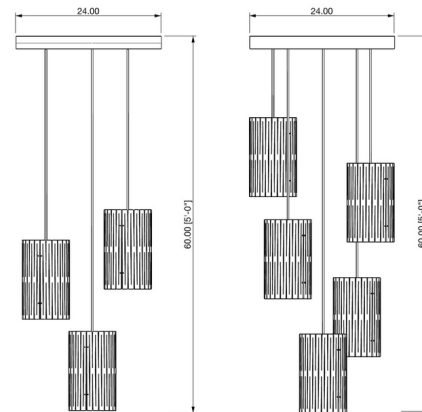

Description

The Kerflight Felt Circular Cluster Pendant takes its name from the word kerf, meaning a small slit or notch. Light is primarily directed downward, while the kerfs cast intriguing patterns of light and shadow. The cylindrical shades are made of PET acoustic felt, which aids in diffusing and dispersing ambient noise.

Specifications

COLOR	Charcoal Felt
BODY FINISH	Black
WATTAGE	45W
DIMMER	Standard 120V
DIMENSIONS	24"W x 13"H
BULB NOT INCLUDED	3 x A19/Medium (E26)/15W/120V LED
COUNTRY OF ORIGIN	United States

Notes:

Shown in black / charcoal felt