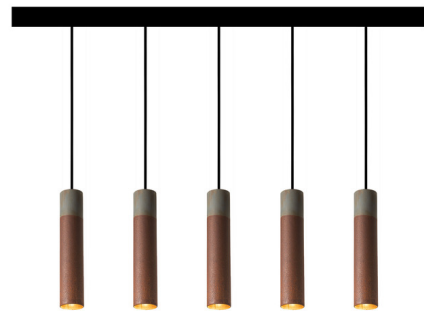

Lightology

lightology.com
866-954-4489
04-26-26

Project: _____

Company: _____

Location: _____ Fixture Type: _____

SPEC #: **GRY1430440**

Approved On: _____ Approved By: _____

Roest Linear Multi-Light Pendant By Graypants

Description

Fusing industrial elements with modern simplicity, the Roest Linear Pendant presents natural finishes for the modern interior. These hand-made cylinders undergo a natural oxidation process creating their textured patina. Once completed, they are treated with stop further rusting. Includes these Cylinders: Single Height: GP-2001-N-2-UL x 11.8 inch x 5 Mixed Height: 5.9 inch GP-2000-Z-2-UL, 11.8 inch GP-2001-Z-2-UL x3, 17.7 inch GP-2002-Z-2-UL

Shown in black / rust / zinc

Specifications

COLOR	Rust / Zinc
BODY FINISH	Black
WATTAGE	50W
DIMMER	Standard 120V
DIMENSIONS	43.25"L x 5"W x 11.8"H
BULB NOT INCLUDED	5 x MR16/GU10/10W/120V LED
COUNTRY OF ORIGIN	United States