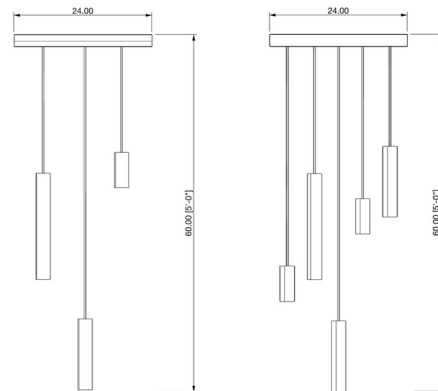

Description

Fusing industrial elements with modern simplicity, the Roest Cluster Circular Pendant presents natural finishes for the modern interior. These hand-made cylinders undergo a natural oxidation process creating their textured patina. Once completed, they are treated with stop further rusting. Includes these Cylinders: 3-Light: 5.9 inch GP-2000-N-2-UL, 11.8 inch GP-2001-N-2-UL, 17.7 inch GP-2002-N-2-UL 5-Light: 5.9 inch GP-2000-C-2-UL x2, 11.8 inch GP-2001-C-2-UL x2, 17.7 inch GP-2002-C-2-UL

Specifications

COLOR Rust / Zinc
BODY FINISH Black
WATTAGE 50W
DIMMER Standard 120V
DIMENSIONS 24"W x 59.05"H
BULB NOT INCLUDED 5 x MR16/GU10/10W/120V LED
COUNTRY OF ORIGIN United States

Shown in black / rust / zinc