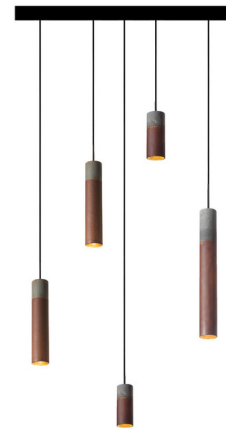

Lightology

lightology.com
866-954-4489
05-23-26

Project: _____

Company: _____

Location: _____ Fixture Type: _____

SPEC #: **GRY1430452**

Approved On: _____ Approved By: _____

Roest Cluster Circular Pendant By Graypants

Description

Fusing industrial elements with modern simplicity, the Roest Cluster Circular Pendant presents natural finishes for the modern interior. These hand-made cylinders undergo a natural oxidation process creating their textured patina. Once completed, they are treated with stop further rusting. Includes these Cylinders: 3-Light: 5.9 inch GP-2000-N-2-UL, 11.8 inch GP-2001-N-2-UL, 17.7 inch GP-2002-N-2-UL 5-Light: 5.9 inch GP-2000-C-2-UL x2, 11.8 inch GP-2001-C-2-UL x2, 17.7 inch GP-2002-C-2-UL

Specifications

COLOR Rust / Zinc
BODY FINISH Black
WATTAGE 50W
DIMMER Standard 120V
DIMENSIONS 24"W x 59.05"H
BULB NOT INCLUDED 5 x MR16/GU10/10W/120V LED
COUNTRY OF ORIGIN United States

Shown in black / rust / zinc