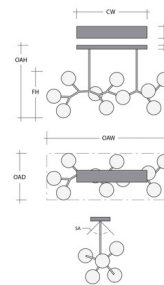

CLICK TO VIEW PRODUCT

Notes: