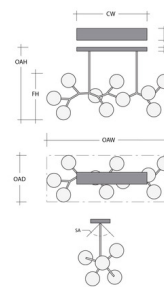

CLICK TO VIEW PRODUCT

Notes: