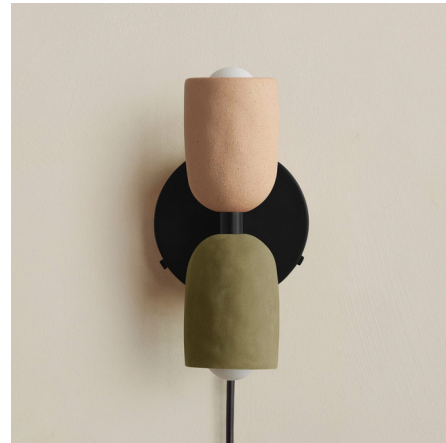

## Ceramic Up Down Plug-In Wall Sconce By In Common With

### Description

The Ceramic Up Down Sconce features upper and lower shades in any combination. Each ceramic shade is made by hand and left raw or pigmented. They are all one-of-a-kind. Please select a canopy finish, an upper shade color, and a lower shade color.

Shown in black canopy / tan clay upper shade

### Specifications

COLOR . . . . . Tan Clay Upper Shade  
BODY FINISH . . . . . Black Canopy  
WATTAGE . . . . . 8W  
DIMMER . . . . . Included  
DIMENSIONS . . . . . 4.875"W x 9.875"H x 4.75"D  
BULB INCLUDED . . . . . 2 x G16.5/Candelabra (E12)/4W/120V LED