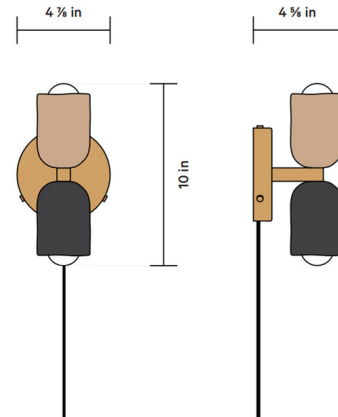

## Ceramic Up Down Plug-In Wall Sconce By In Common With

### Specifications

COLOR . . . . . Tan Clay Upper Shade  
BODY FINISH . . . . . Black Canopy  
WATTAGE . . . . . 8W  
DIMMER . . . . . Included  
DIMENSIONS . . . . . 4.875"W x 9.875"H x 4.75"D  
BULB INCLUDED . . . . . 2 x G16.5/Candelabra (E12)/4W/120V LED