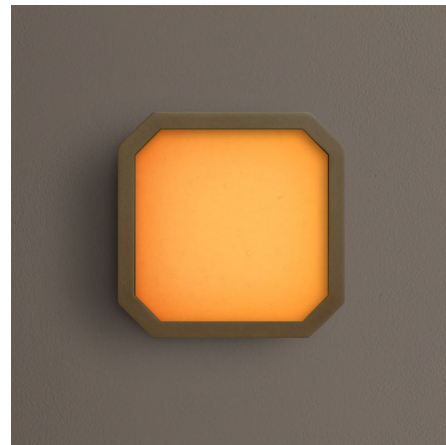

Lightology

lightology.com
866-954-4489
04-25-26

Project: _____

Company: _____

Location: _____ Fixture Type: _____

SPEC #: **ICW1435764**

Approved On: _____ Approved By: _____

Strata Wall / Ceiling Light

By In Common With

Description

The Strata Wall / Ceiling Light features a glass diffuser set within a sleek steel frame for a low-profile silhouette with a high-impact artistic expression. A variety of colors and geometric glass patterns are available to create a stunning display. The Stripe and Solid glass options are only available in the 6.4 inch size. The Basketweave and Field glass options are only available in the 24 inch size. Only the 6.4 inch size is ADA compliant. TRIAC, ELV, or 0-10V dimmable. May be installed on the wall or ceiling.

Shown in brass / almond solid

Specifications

COLOR	Almond Solid
BODY FINISH	Brass
WATTAGE	15W
DIMMER	Low Voltage Electronic
DIMENSIONS	6.37"W x 6.37"H x 3"D
INTEGRATED LED MODULE	1 x LED/15W/120V LED

Technical Information

LAMP LIFE	50000 hours
COLOR RENDERING	92 CRI
LAMP COLOR	2700K
LUMENS/WATT	58.53
LUMINOUS FLUX	878 lumens

CLICK TO VIEW PRODUCT

Notes: