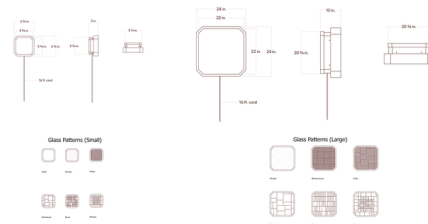

By In Common With

Description

The Strata Plug-In Wall / Ceiling Light features a glass diffuser set within a sleek steel frame for a low-profile silhouette with a high-impact artistic expression. A variety of colors and geometric glass patterns are available to create a stunning display. The Stripe and Solid glass options are only available in the 6.4 inch size. The Basketweave and Field glass options are only available in the 24 inch size. Only the 6.4 inch size is ADA compliant. Dimmer switch located on cord. May be installed on the wall or ceiling.

Shown in blackened brass / cherry solid

Specifications

COLOR Cherry Solid
 BODY FINISH Blackened Brass
 WATTAGE 15W
 DIMMER Included
 DIMENSIONS 6.37"W x 6.37"H x 3"D
 INTEGRATED LED MODULE 1 x LED/15W/120V LED

Technical Information

PRODUCT DIMENSIONS Cord Length: 192"
 LAMP LIFE 50000 hours
 COLOR RENDERING 92 CRI
 LAMP COLOR 2700K
 LUMENS/WATT 58.53
 LUMINOUS FLUX 878 lumens

CLICK TO VIEW PRODUCT

Notes: