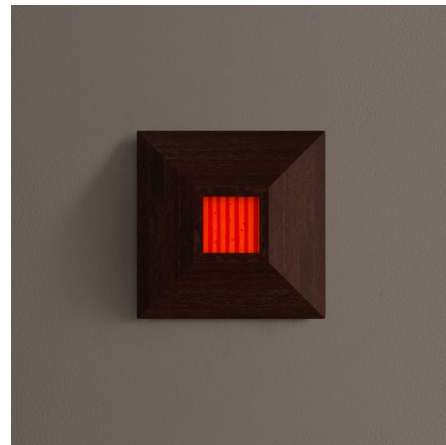

Lightology

lightology.com
866-954-4489
04-25-26

Project: _____

Company: _____

Location: _____ Fixture Type: _____

SPEC #: **ICW1436183**

Approved On: _____ Approved By: _____

Mira Wall / Ceiling Light

By In Common With

Description

The Mira Wall / Ceiling Light is perfect for making an understated artistic statement with functional, expressive lighting. The beveled solid wood frame adds the rich, natural texture of wood grain, which pairs beautifully with the colored glass diffuser. ELV, TRIAC, or 0-10V dimmable. May be installed on the wall or ceiling. Note: Bond, Mosaic, and Patchwork glass patterns are only available in 12.6 inch size.

Shown in dark leopardwood / garnet stripes

Specifications

COLOR Garnet Stripes
 BODY FINISH Dark Leopardwood
 WATTAGE 12W
 DIMMER Low Voltage Electronic
 DIMENSIONS 5"W x 5"H x 3.12"D
 INTEGRATED LED MODULE 1 x LED/12W/120V LED

Technical Information

LAMP LIFE 50000 hours
 COLOR RENDERING 98 CRI
 LAMP COLOR 3000K
 LUMENS/WATT 100.00
 LUMINOUS FLUX 1200 lumens

CLICK TO VIEW PRODUCT

Notes: