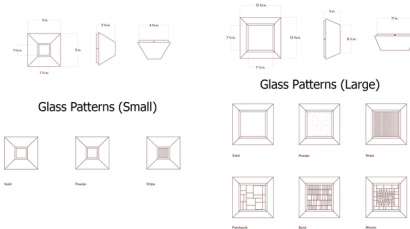

CLICK TO VIEW PRODUCT

Notes: