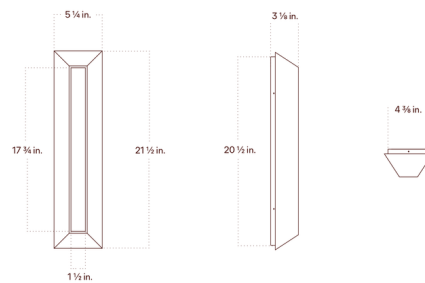

CLICK TO VIEW PRODUCT

Notes: