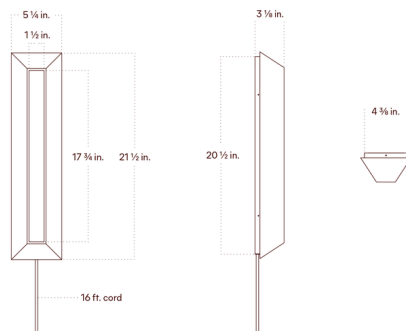

CLICK TO VIEW PRODUCT

Notes: