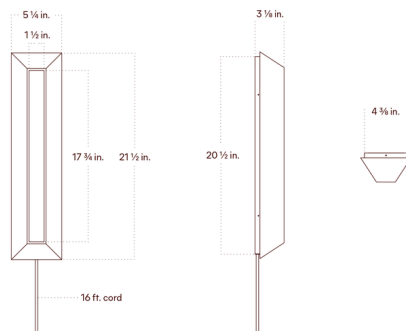

### Description

The Mira Linear Plug-In Wall / Ceiling Light is perfect for making an understated artistic statement with functional, expressive lighting. The beveled solid wood frame adds the rich, natural texture of wood grain, which pairs beautifully with the colored glass diffuser. Dimmer switch located on cord. May be installed on the wall or ceiling.

### Specifications

COLOR . . . . . Olive Solid  
BODY FINISH . . . . . Dark Leopardwood  
WATTAGE . . . . . 25W  
DIMMER . . . . . Included  
DIMENSIONS . . . . . 5.25"W x 21.5"H x 3.12"D  
INTEGRATED LED MODULE . . . . . 1 x LED/25W/120V LED

### Technical Information

PRODUCT DIMENSIONS . . . . . Cord Length: 192"  
LAMP LIFE . . . . . 50000 hours  
COLOR RENDERING . . . . . 92 CRI  
LAMP COLOR . . . . . 2700K  
LUMENS/WATT . . . . . 86.40  
LUMINOUS FLUX . . . . . 2160 lumens