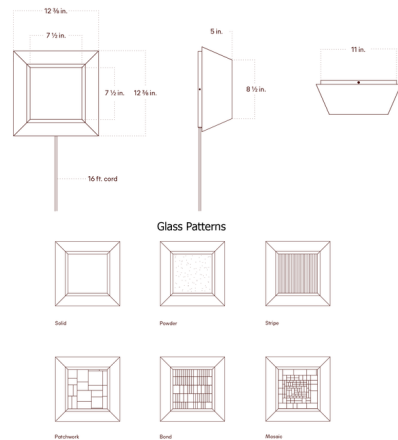

Shown in dark leopardwood / marigold stripes

CLICK TO VIEW PRODUCT

Notes: