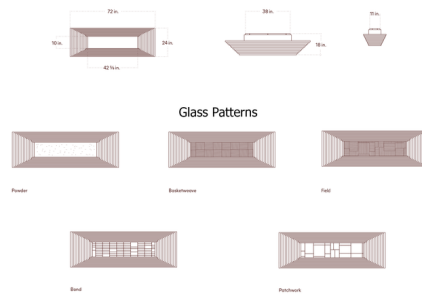

By In Common With

Description

The Scala Ceiling Light features a stepped silhouette that creates a unique, sculptural accent on the ceiling. The wooden frame adds the rich texture of natural wood grain, which pairs beautifully with the colored glass pane. Scala makes for a stunning centerpiece above a dining room table or kitchen island. ELV, TRIAC, or 0-10V dimmable. Requires additional ceiling support for fixtures weighing over 50 pounds.

Specifications

COLOR Harvest Patchwork
 BODY FINISH Dark Leopardwood
 WATTAGE 285W
 DIMMER Low Voltage Electronic
 DIMENSIONS 72"W x 18"H x 24"D
 INTEGRATED LED MODULE 1 x LED/285W/120V LED

Technical Information

PRODUCT DIMENSIONS Canopy: 38"W x 11"D
 LAMP LIFE 50000 hours
 COLOR RENDERING 90 CRI
 LAMP COLOR 2700K
 LUMENS/WATT 88.58
 LUMINOUS FLUX 25245 lumens

Shown in dark leopardwood / harvest patchwork

CLICK TO VIEW PRODUCT