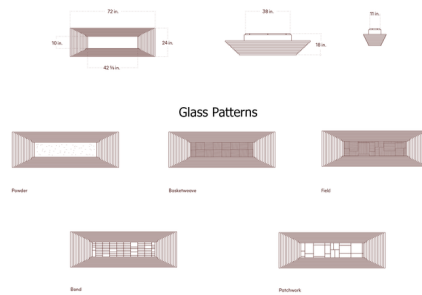

By In Common With

Description

The Scala Ceiling Light features a stepped silhouette that creates a unique, sculptural accent on the ceiling. The wooden frame adds the rich texture of natural wood grain, which pairs beautifully with the colored glass pane. Scala makes for a stunning centerpiece above a dining room table or kitchen island. ELV, TRIAC, or 0-10V dimmable. Requires additional ceiling support for fixtures weighing over 50 pounds.

Shown in dark leopardwood / harvest patchwork

Specifications

COLOR	Harvest Patchwork
BODY FINISH	Dark Leopardwood
WATTAGE	285W
DIMMER	Low Voltage Electronic
DIMENSIONS	72"W x 18"H x 24"D
INTEGRATED LED MODULE	1 x LED/285W/120V LED

Technical Information

PRODUCT DIMENSIONS	Canopy: 38"W x 11"D
LAMP LIFE	50000 hours
COLOR RENDERING	90 CRI
LAMP COLOR	2700K
LUMENS/WATT	88.58
LUMINOUS FLUX	25245 lumens

CLICK TO VIEW PRODUCT

Notes: