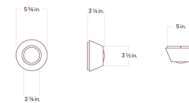

By In Common With

Description

The Elio Wall / Ceiling Light exudes warmth with its solid wood frame and colored glass diffuser. The domed glass lens covers the integrated LED light source to reduce glare and provide a pleasant glow. ELV/TRIAC/0-10V dimmable. May be installed on the wall or ceiling. Note: The 12 inch size is not ADA compliant when used as a wall sconce.

Shown in dark leopardwood / almond solid

Specifications

COLOR Almond Solid
BODY FINISH Dark Leopardwood
WATTAGE 15W
DIMMER Low Voltage Electronic
DIMENSIONS 5.62"W x 5.62"H x 3.25"D
INTEGRATED LED MODULE 1 x LED/15W/120V LED