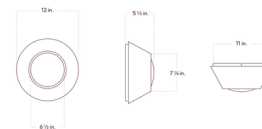

By In Common With

Description

The Elio Wall / Ceiling Light exudes warmth with its solid wood frame and colored glass diffuser. The domed glass lens covers the integrated LED light source to reduce glare and provide a pleasant glow. ELV/TRIAC/0-10V dimmable. May be installed on the wall or ceiling. Note: The 12 inch size is not ADA compliant when used as a wall sconce.

Shown in dark leopardwood / almond solid

Specifications

COLOR Almond Solid
BODY FINISH Dark Leopardwood
WATTAGE 15W
DIMMER Low Voltage Electronic
DIMENSIONS 5.62"W x 5.62"H x 3.25"D
INTEGRATED LED MODULE 1 x LED/15W/120V LED