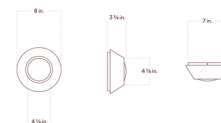

By In Common With

Description

The Elio Wall / Ceiling Light exudes warmth with its solid wood frame and colored glass diffuser. The domed glass lens covers the integrated LED light source to reduce glare and provide a pleasant glow. ELV/TRIAC/0-10V dimmable. May be installed on the wall or ceiling. Note: The 12 inch size is not ADA compliant when used as a wall sconce.

Shown in dark leopardwood / almond solid

Specifications

COLOR Almond Solid
BODY FINISH Dark Leopardwood
WATTAGE 15W
DIMMER Low Voltage Electronic
DIMENSIONS 5.62"W x 5.62"H x 3.25"D
INTEGRATED LED MODULE 1 x LED/15W/120V LED