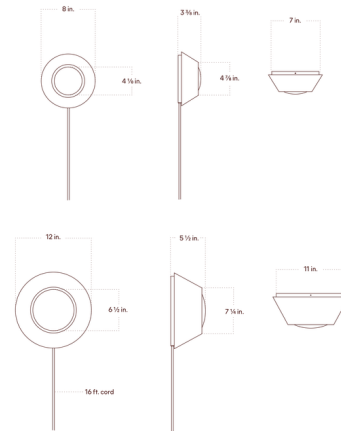

By In Common With

Description

The Elio Plug-In Wall / Ceiling Light exudes warmth with its solid wood frame and colored glass diffuser. The domed glass lens covers the integrated LED light source to reduce glare and provide a pleasant glow. Dimmer switch located on cord. May be installed on the wall or ceiling.

Shown in dark leopardwood / cherry solid

Specifications

COLOR	Cherry Solid
BODY FINISH	Dark Leopardwood
WATTAGE	15W
DIMMER	Included
DIMENSIONS	8"W x 8"H x 3.62"D
INTEGRATED LED MODULE	1 x LED/15W/120V LED

Technical Information

PRODUCT DIMENSIONS	Cord Length: 192"
LAMP LIFE	50000 hours
COLOR RENDERING	98 CRI
LAMP COLOR	3000K
LUMENS/WATT	80.00
LUMINOUS FLUX	1200 lumens

CLICK TO VIEW PRODUCT

Notes: