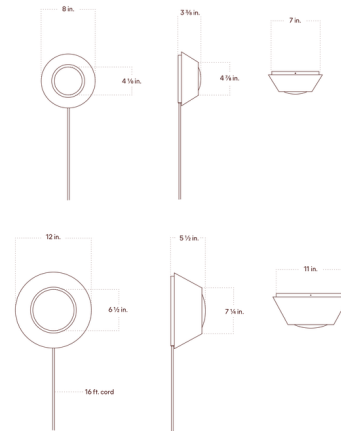

CLICK TO VIEW PRODUCT

Notes: