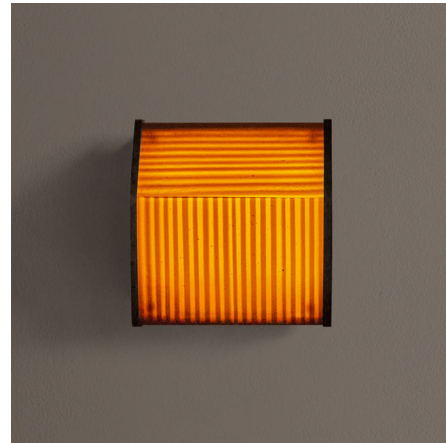

## Lyra Wall / Ceiling Light

By In Common With

### Description

The Lyra Wall / Ceiling Light features an asymmetrical silhouette with a brass-coated steel frame and slumped glass diffuser. The slanted glass creates a unique shape that will stand out in any space. May be installed on the wall or ceiling. ELV, TRIAC, or 0-10V dimmable.

Shown in pewter / zinna basketweave

Glass Patterns

### Specifications

COLOR	Zinna Basketweave
BODY FINISH	Pewter
WATTAGE	15W
DIMMER	Low Voltage Electronic
DIMENSIONS	6"W x 6"H x 4"D
INTEGRATED LED MODULE	1 x LED/15W/120V LED