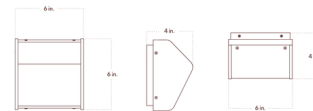

Glass Patterns