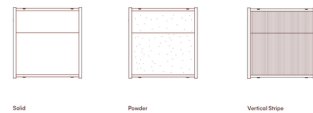

Lightology

lightology.com
866-954-4489
04-11-26

Project: _____

Company: _____

Location: _____ Fixture Type: _____

SPEC #: **ICW1436655**

Approved On: _____ Approved By: _____

Lyra Wall / Ceiling Light

By In Common With

Description

The Lyra Wall / Ceiling Light features an asymmetrical silhouette with a brass-coated steel frame and slumped glass diffuser. The slanted glass creates a unique shape that will stand out in any space. May be installed on the wall or ceiling. ELV, TRIAC, or 0-10V dimmable.

Specifications

COLOR	Zinna Basketweave
BODY FINISH	Pewter
WATTAGE	15W
DIMMER	Low Voltage Electronic
DIMENSIONS	6"W x 6"H x 4"D
INTEGRATED LED MODULE	1 x LED/15W/120V LED

Technical Information

LAMP LIFE	50000 hours
COLOR RENDERING	92 CRI
LAMP COLOR	2700K
LUMENS/WATT	45.00
LUMINOUS FLUX	675 lumens

CLICK TO VIEW PRODUCT

Notes: