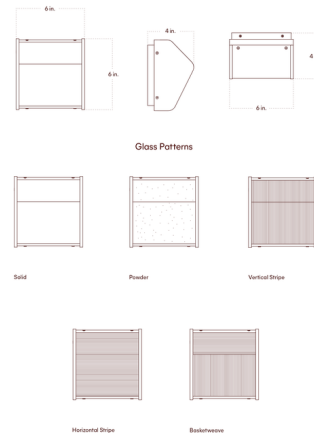

CLICK TO VIEW PRODUCT

Notes: