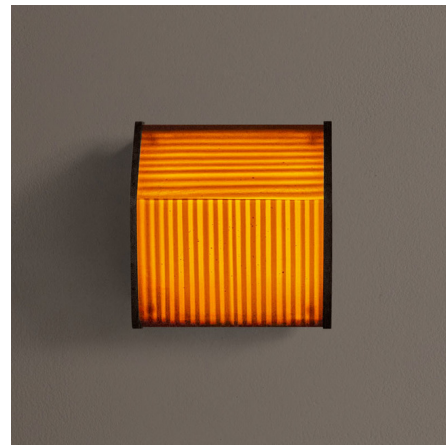

Lightology

lightology.com
866-954-4489
06-04-26

Project: _____

Company: _____

Location: _____ Fixture Type: _____

SPEC #: **ICW1436655**

Approved On: _____ Approved By: _____

Lyra Wall / Ceiling Light

By In Common With

Description

The Lyra Wall / Ceiling Light features an asymmetrical silhouette with a brass-coated steel frame and slumped glass diffuser. The slanted glass creates a unique shape that will stand out in any space. May be installed on the wall or ceiling. ELV, TRIAC, or 0-10V dimmable.

Specifications

COLOR Zinnia Basketweave
 BODY FINISH Pewter
 WATTAGE 15W
 DIMMER Low Voltage Electronic
 DIMENSIONS 6"W x 6"H x 4"D
 INTEGRATED LED MODULE 1 x LED/15W/120V LED

Technical Information

LAMP LIFE 50000 hours
 COLOR RENDERING 92 CRI
 LAMP COLOR 2700K
 LUMENS/WATT 45.00
 LUMINOUS FLUX 675 lumens