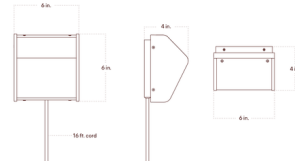

By In Common With

Description

The Lyra Plug-In Wall / Ceiling Light features an asymmetrical silhouette with a brass-coated steel frame and slumped glass diffuser. The slanted glass creates a unique shape that will stand out in any space. May be installed on the wall or ceiling. Dimmer switch located on cord.

Shown in brass / zinna basketweave

Glass Patterns

Specifications

COLOR	Zinna Basketweave
BODY FINISH	Brass
WATTAGE	15W
DIMMER	Included
DIMENSIONS	6"W x 6"H x 4"D
INTEGRATED LED MODULE	1 x LED/15W/120V LED

Technical Information

PRODUCT DIMENSIONS	Cord Length: 192"
LAMP LIFE	50000 hours
COLOR RENDERING	92 CRI
LAMP COLOR	2700K
LUMENS/WATT	45.00
LUMINOUS FLUX	675 lumens

CLICK TO VIEW PRODUCT

Notes: