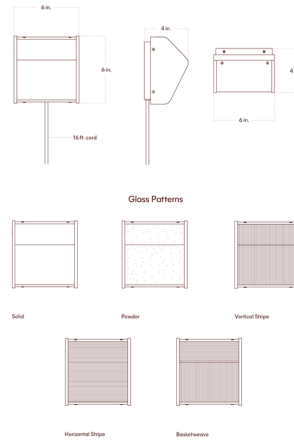

CLICK TO VIEW PRODUCT

Notes: