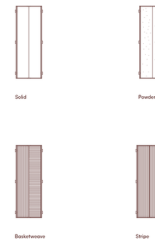

By In Common With

Description

The Verso Wall / Ceiling Light is a versatile fixture that will enhance the decor of any space. The angled glass panels form a triangular silhouette and shield the LED light source to provide a pleasantly warm and diffused glow. May be installed on the wall or ceiling. ELV, TRIAC, or 0-10V dimmable. Includes junction box cover for standard US junction box.

Shown in blackened brass / almond solid

Glass Patterns

Specifications

COLOR Almond Solid
 BODY FINISH Blackened Brass
 WATTAGE 25W
 DIMMER Low Voltage Electronic
 DIMENSIONS 5.5"W x 14"H x 3.5"D
 INTEGRATED LED MODULE 1 x LED/25W/120V LED