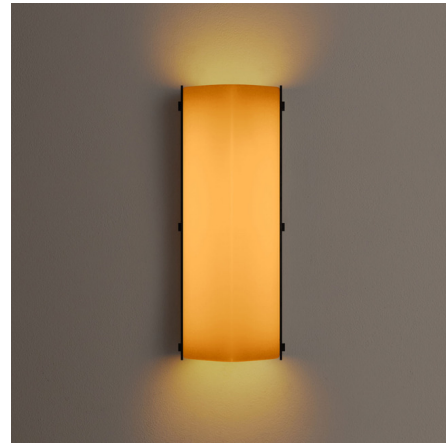

Lightology

lightology.com
866-954-4489
07-09-26

Project: _____

Company: _____

Location: _____ Fixture Type: _____

SPEC #: **ICW1436742**

Approved On: _____ Approved By: _____

Verso Wall / Ceiling Light

By In Common With

Description

The Verso Wall / Ceiling Light is a versatile fixture that will enhance the decor of any space. The angled glass panels form a triangular silhouette and shield the LED light source to provide a pleasantly warm and diffused glow. May be installed on the wall or ceiling. ELV, TRIAC, or 0-10V dimmable. Includes junction box cover for standard US junction box.

Shown in blackened brass / almond solid

Glass Patterns

Specifications

COLOR Almond Solid
 BODY FINISH Blackened Brass
 WATTAGE 25W
 DIMMER Low Voltage Electronic
 DIMENSIONS 5.5"W x 14"H x 3.5"D
 INTEGRATED LED MODULE 1 x LED/25W/120V LED

Technical Information

LAMP LIFE 50000 hours
 COLOR RENDERING 92 CRI
 LAMP COLOR 2700K
 LUMENS/WATT 81.00
 LUMINOUS FLUX 2025 lumens

CLICK TO VIEW PRODUCT

Notes: