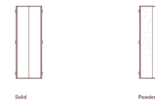

By In Common With

Description

The Verso Wall / Ceiling Light is a versatile fixture that will enhance the decor of any space. The angled glass panels form a triangular silhouette and shield the LED light source to provide a pleasantly warm and diffused glow. May be installed on the wall or ceiling. ELV, TRIAC, or 0-10V dimmable. Includes junction box cover for standard US junction box.

Shown in blackened brass / almond solid

Glass Patterns

Specifications

COLOR	Almond Solid
BODY FINISH	Blackened Brass
WATTAGE	25W
DIMMER	Low Voltage Electronic
DIMENSIONS	5.5"W x 14"H x 3.5"D
INTEGRATED LED MODULE	1 x LED/25W/120V LED