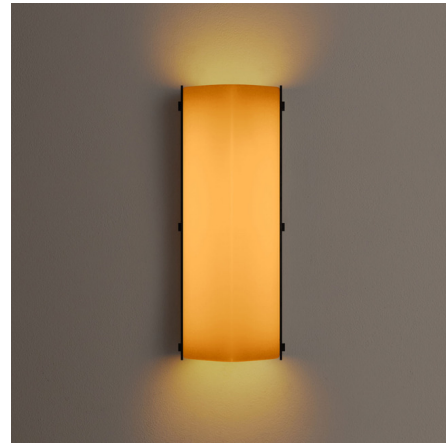

Lightology

lightology.com
866-954-4489
05-16-26

Project: _____

Company: _____

Location: _____ Fixture Type: _____

SPEC #: **ICW1436742**

Approved On: _____ Approved By: _____

Verso Wall / Ceiling Light

By In Common With

Description

The Verso Wall / Ceiling Light is a versatile fixture that will enhance the decor of any space. The angled glass panels form a triangular silhouette and shield the LED light source to provide a pleasantly warm and diffused glow. May be installed on the wall or ceiling. ELV, TRIAC, or 0-10V dimmable. Includes junction box cover for standard US junction box.

Shown in blackened brass / almond solid

Glass Patterns

Specifications

COLOR	Almond Solid
BODY FINISH	Blackened Brass
WATTAGE	25W
DIMMER	Low Voltage Electronic
DIMENSIONS	5.5"W x 14"H x 3.5"D
INTEGRATED LED MODULE	1 x LED/25W/120V LED

Technical Information

LAMP LIFE	50000 hours
COLOR RENDERING	92 CRI
LAMP COLOR	2700K
LUMENS/WATT	81.00
LUMINOUS FLUX	2025 lumens

CLICK TO VIEW PRODUCT

Notes: