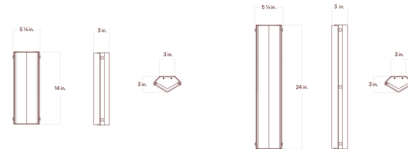

By In Common With

Description

The Verso Wall / Ceiling Light is a versatile fixture that will enhance the decor of any space. The angled glass panels form a triangular silhouette and shield the LED light source to provide a pleasantly warm and diffused glow. May be installed on the wall or ceiling. ELV, TRIAC, or 0-10V dimmable. Includes junction box cover for standard US junction box.

Shown in blackened brass / almond solid

Glass Patterns

Specifications

COLOR Almond Solid
 BODY FINISH Blackened Brass
 WATTAGE 25W
 DIMMER Low Voltage Electronic
 DIMENSIONS 5.5"W x 14"H x 3.5"D
 INTEGRATED LED MODULE 1 x LED/25W/120V LED