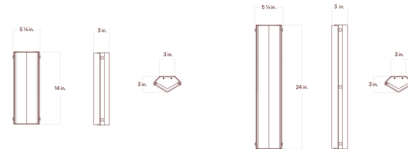

By In Common With

Description

The Verso Wall / Ceiling Light is a versatile fixture that will enhance the decor of any space. The angled glass panels form a triangular silhouette and shield the LED light source to provide a pleasantly warm and diffused glow. May be installed on the wall or ceiling. ELV, TRIAC, or 0-10V dimmable. Includes junction box cover for standard US junction box.

Shown in blackened brass / almond solid

Glass Patterns

Specifications

COLOR	Almond Solid
BODY FINISH	Blackened Brass
WATTAGE	25W
DIMMER	Low Voltage Electronic
DIMENSIONS	5.5"W x 14"H x 3.5"D
INTEGRATED LED MODULE	1 x LED/25W/120V LED