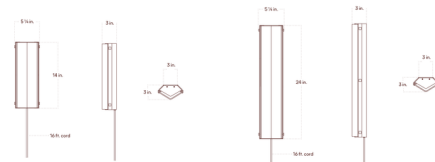

By In Common With

Description

The Verso Plug-In Wall / Ceiling Light is a versatile fixture that will enhance the decor of any space. The angled glass panels form a triangular silhouette and shield the LED light source to provide a pleasantly warm and diffused glow. May be installed on the wall or ceiling.

Shown in brass / almond solid

Glass Patterns

Specifications

COLOR Almond Solid
BODY FINISH Brass
WATTAGE 25W
DIMMER Included
DIMENSIONS 5.5"W x 14"H x 3.5"D
INTEGRATED LED MODULE 1 x LED/25W/120V LED

Technical Information

PRODUCT DIMENSIONS Cord Length: 192"
LAMP LIFE 50000 hours
COLOR RENDERING 92 CRI
LAMP COLOR 2700K
LUMENS/WATT 81.00
LUMINOUS FLUX 2025 lumens

CLICK TO VIEW PRODUCT

Notes: