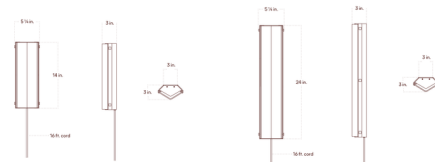

By In Common With

Description

The Verso Plug-In Wall / Ceiling Light is a versatile fixture that will enhance the decor of any space. The angled glass panels form a triangular silhouette and shield the LED light source to provide a pleasantly warm and diffused glow. May be installed on the wall or ceiling.

Shown in brass / almond solid

Glass Patterns

Specifications

COLOR Almond Solid
 BODY FINISH Brass
 WATTAGE 25W
 DIMMER Included
 DIMENSIONS 5.5"W x 14"H x 3.5"D
 INTEGRATED LED MODULE 1 x LED/25W/120V LED

Technical Information

PRODUCT DIMENSIONS Cord Length: 192"
 LAMP LIFE 50000 hours
 COLOR RENDERING 92 CRI
 LAMP COLOR 2700K
 LUMENS/WATT 81.00
 LUMINOUS FLUX 2025 lumens

CLICK TO VIEW PRODUCT

Notes: