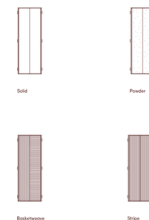

By In Common With

Description

The Verso Plug-In Wall / Ceiling Light is a versatile fixture that will enhance the decor of any space. The angled glass panels form a triangular silhouette and shield the LED light source to provide a pleasantly warm and diffused glow. May be installed on the wall or ceiling.

Shown in brass / almond solid

Glass Patterns

Specifications

COLOR Almond Solid
BODY FINISH Brass
WATTAGE 25W
DIMMER Included
DIMENSIONS 5.5"W x 14"H x 3.5"D
INTEGRATED LED MODULE 1 x LED/25W/120V LED

Technical Information

PRODUCT DIMENSIONS Cord Length: 192"
LAMP LIFE 50000 hours
COLOR RENDERING 92 CRI
LAMP COLOR 2700K
LUMENS/WATT 81.00
LUMINOUS FLUX 2025 lumens

CLICK TO VIEW PRODUCT

Notes: