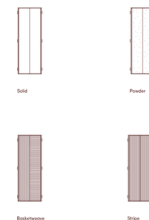

By In Common With

Description

The Verso Plug-In Wall / Ceiling Light is a versatile fixture that will enhance the decor of any space. The angled glass panels form a triangular silhouette and shield the LED light source to provide a pleasantly warm and diffused glow. May be installed on the wall or ceiling.

Shown in brass / almond solid

Glass Patterns

Specifications

COLOR Almond Solid
 BODY FINISH Brass
 WATTAGE 25W
 DIMMER Included
 DIMENSIONS 5.5"W x 14"H x 3.5"D
 INTEGRATED LED MODULE 1 x LED/25W/120V LED

Technical Information

PRODUCT DIMENSIONS Cord Length: 192"
 LAMP LIFE 50000 hours
 COLOR RENDERING 92 CRI
 LAMP COLOR 2700K
 LUMENS/WATT 81.00
 LUMINOUS FLUX 2025 lumens

CLICK TO VIEW PRODUCT

Notes: