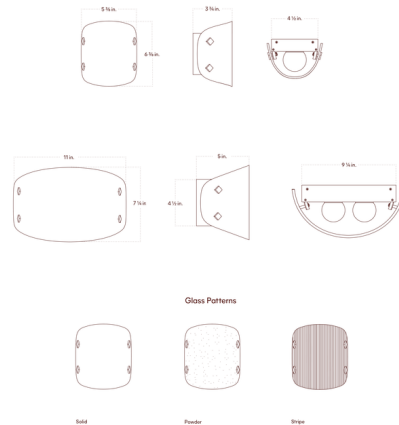

Description

The Onda Wall Sconce features a curved glass diffuser for a refined silhouette that is ideal for hallways and bathrooms. Light from the integrated LED highlights the colors and textures of the glass, and it is also directed upwards and downwards for a dramatic effect. TRIAC, ELV, or 0-10V dimmable.

Shown in brass / zinnia stripes

Specifications

COLOR Zinnia Stripes
BODY FINISH Brass
WATTAGE 15W
DIMMER Low Voltage Electronic
DIMENSIONS 5.37"W x 6.37"H x 3.75"D
INTEGRATED LED MODULE 1 x LED/15W/120V LED

Technical Information

LAMP LIFE 50000 hours
COLOR RENDERING 98 CRI
LAMP COLOR 3000K
LUMENS/WATT 80.00
LUMINOUS FLUX 1200 lumens

CLICK TO VIEW PRODUCT

Notes: