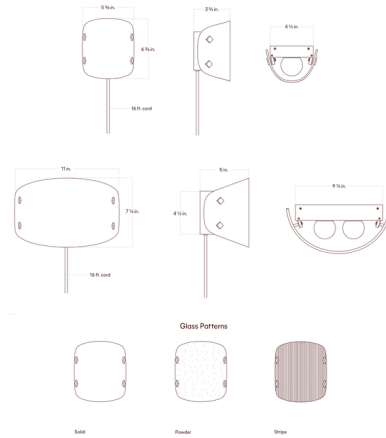

## Onda Plug-In Wall Sconce

By In Common With

### Description

The Onda Plug-In Wall Sconce features a curved glass diffuser for a refined silhouette that is ideal for hallways and bathrooms. Light from the integrated LED highlights the colors and textures of the glass, and it is also directed upwards and downwards for a dramatic effect. Dimmer switch located on cord.

### Specifications

COLOR . . . . . Zinnia Stripes  
BODY FINISH . . . . . Blackened Brass  
WATTAGE . . . . . 15W  
DIMMER . . . . . Included  
DIMENSIONS . . . . . 5.37"W x 6.37"H x 3.75"D  
INTEGRATED LED MODULE . . . . . 1 x LED/15W/120V LED

### Technical Information

PRODUCT DIMENSIONS . . . . . Cord Length: 192"  
LAMP LIFE . . . . . 50000 hours  
COLOR RENDERING . . . . . 98 CRI  
LAMP COLOR . . . . . 3000K  
LUMENS/WATT . . . . . 80.00  
LUMINOUS FLUX . . . . . 1200 lumens