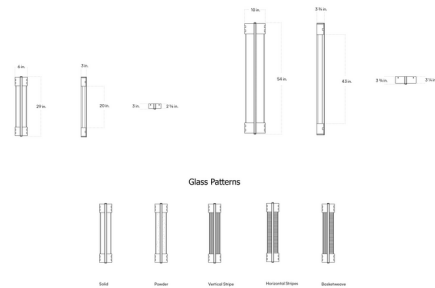

By In Common With

Description

The Ecco Wall / Ceiling Light is an elegant blend of geometry and imagination with its colored, patterned glass diffuser paired with a wooden frame. A wood mullion bisects the fixture, adding a decorative touch that complements Ecco's geometric expression. ELV, TRIAC, and 0-10V dimmable. May be installed on the wall or ceiling. Note: The Solid glass pattern is only available in 29 inch size.

Shown in leopardwood / dark leopardwood mullion / marigold basketweave

Specifications

COLOR Marigold Basketweave
 BODY FINISH Leopardwood / Dark Leopardwood Mullion
 WATTAGE 35W
 DIMMER Low Voltage Electronic
 DIMENSIONS 6"W x 29"H x 3"D
 INTEGRATED LED MODULE 1 x LED/35W/120V LED