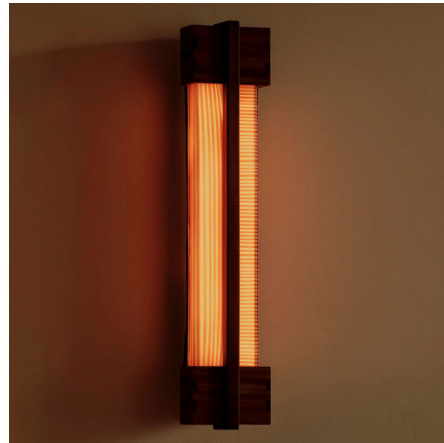

Lightology

lightology.com
866-954-4489
04-22-26

Project: _____

Company: _____

Location: _____ Fixture Type: _____

SPEC #: **ICW1437276**

Approved On: _____ Approved By: _____

Ecco Wall / Ceiling Light

By In Common With

Description

The Ecco Wall / Ceiling Light is an elegant blend of geometry and imagination with its colored, patterned glass diffuser paired with a wooden frame. A wood mullion bisects the fixture, adding a decorative touch that complements Ecco's geometric expression. ELV, TRIAC, and 0-10V dimmable. May be installed on the wall or ceiling. Note: The Solid glass pattern is only available in 29 inch size.

Shown in leopardwood / dark leopardwood mullion / marigold basketweave

Specifications

COLOR Marigold Basketweave
 BODY FINISH Leopardwood / Dark Leopardwood Mullion
 WATTAGE 35W
 DIMMER Low Voltage Electronic
 DIMENSIONS 6"W x 29"H x 3"D
 INTEGRATED LED MODULE 1 x LED/35W/120V LED