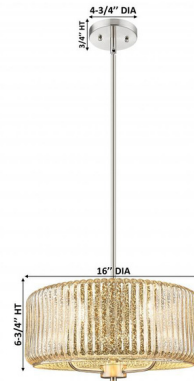

Lightology

lightology.com
866-954-4489
07-10-26

Project: _____

Company: _____

Location: _____ Fixture Type: _____

SPEC #: **INV1439282**

Approved On: _____ Approved By: _____

Windsor Pendant By Innovations Lighting

Description

The Windsor Pendant infuses your space with vintage charm and modern sophistication. Its ribbed, drum shaped glass shade casts a warm, inviting glow, while gracefully curved arms suspend it from a central mount, creating a timeless focal point for any interior room. Note: No Clear glass with a Brushed Satin Nickel finish.

Shown in brushed brass / mercury

Specifications

COLOR Mercury
BODY FINISH Brushed Brass
WATTAGE 30W
DIMMER Standard 120V
DIMENSIONS 16\"W x 6.75\"H
BULB NOT INCLUDED 3 x B10/Candelabra (E12)/10W/120V LED
COUNTRY OF ORIGIN China

Technical Information

PRODUCT DIMENSIONS Downrods: One 6\" and Two 12\" Included

CLICK TO VIEW PRODUCT

Notes: