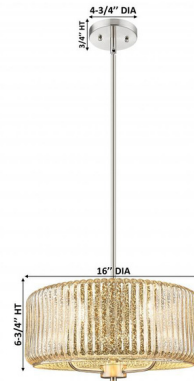

## Windsor Pendant By Innovations Lighting

### Description

The Windsor Pendant infuses your space with vintage charm and modern sophistication. Its ribbed, drum shaped glass shade casts a warm, inviting glow, while gracefully curved arms suspend it from a central mount, creating a timeless focal point for any interior room. Note: No Clear glass with a Brushed Satin Nickel finish.

### Specifications

COLOR . . . . . Mercury  
BODY FINISH . . . . . Brushed Brass  
WATTAGE . . . . . 30W  
DIMMER . . . . . Standard 120V  
DIMENSIONS . . . . . 16\"W x 6.75\"H  
BULB NOT INCLUDED . . . . . 3 x B10/Candelabra (E12)/10W/120V LED  
COUNTRY OF ORIGIN . . . . . China

### Technical Information

PRODUCT DIMENSIONS . . . . . Downrods: One 6\" and Two 12\" Included

CLICK TO VIEW PRODUCT

Notes: