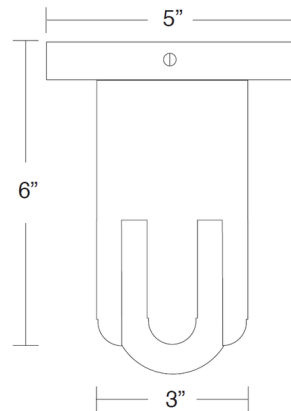

By John Beck Steel

Description

The Little Crown Ceiling Light playfully reimagines a simple cylinder down light. Notched sides allow for additional light exposure, while creating visual interest. Perfect for a hallway, entry, or anywhere you need to add a bit of charm.

Shown in satin black

Specifications

COLOR	N/A
BODY FINISH	Satin Black
WATTAGE	9W
DIMMER	Standard 120V
DIMENSIONS	3"W x 6"H
BULB NOT INCLUDED	1 x A19/Medium (E26)/9W/120V LED
COUNTRY OF ORIGIN	United States