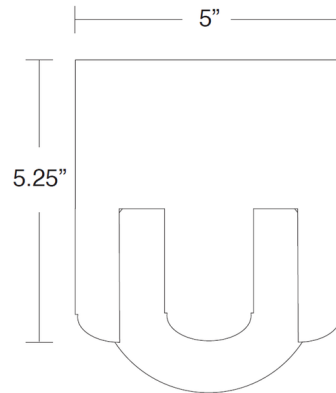

By John Beck Steel

Description

The Big Crown Ceiling Light playfully reimagines a simple cylinder down light. Notched sides allow for additional light exposure, while creating visual interest. Perfect for a hallway, entry, or anywhere you need to add a bit of charm.

Shown in satin bronze

Specifications

COLOR	N/A
BODY FINISH	Satin Bronze
WATTAGE	9W
DIMMER	Standard 120V
DIMENSIONS	5"W x 5.25"H
BULB NOT INCLUDED	1 x A19/Medium (E26)/9W/120V LED
COUNTRY OF ORIGIN	United States