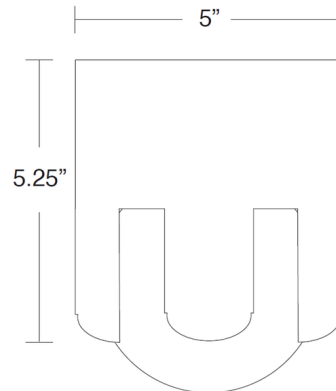

### Description

The Big Crown Ceiling Light playfully reimages a simple cylinder down light. Notched sides allow for additional light exposure, while creating visual interest. Perfect for a hallway, entry, or anywhere you need to add a bit of charm.

### Specifications

COLOR	N/A
BODY FINISH	Satin Bronze
WATTAGE	9W
DIMMER	Standard 120V
DIMENSIONS	5"W x 5.25"H
BULB NOT INCLUDED	1 x A19/Medium (E26)/9W/120V LED
COUNTRY OF ORIGIN	United States

CLICK TO VIEW PRODUCT