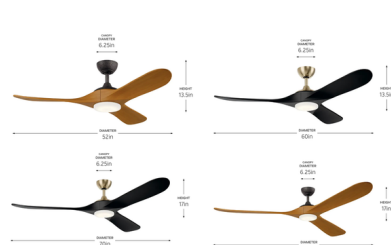

Shown in satin black / aged walnut blades / satin etched