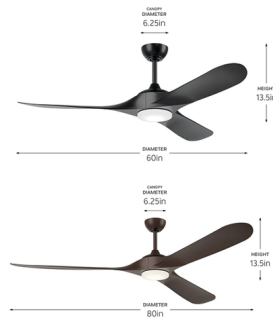

Shown in satin black / satin etched