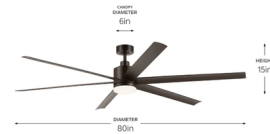

Description

The Loa LED Outdoor Ceiling Fan brings a clean, modern look that will blend seamlessly into a variety of styles. Perfect for both indoor and outdoor, this large fan circulates air to create a desirable cooling effect in your area. Color temperature switch provides options to change light color between 3000K or 5000K during installation, to your preferred light level. The DC motor is lightweight, whisper quiet, and utilizes an internal transformer to convert input power, resulting in energy efficiency. Light cap for non-light use, 6-speed full function DC wall control, and hanger ball with 4.5 inch downrod included.

Specifications

BLADE COLOR	Satin Etched
BODY FINISH	Painted Brushed Nickel
WATTAGE	37W
DIMMER	Included
DIMENSIONS	65"W x 15"H
INTEGRATED LED MODULE	1 x LED/37W/120V LED
COUNTRY OF ORIGIN	China

Technical Information

PRODUCT DIMENSIONS	Downrod: One 4.5" Included
LAMP LIFE	40000 hours
LAMP COLOR	CCT Select
LUMENS/WATT	43.24
LUMINOUS FLUX	1600 lumens

Shown in painted brushed nickel / satin etched

CLICK TO VIEW PRODUCT